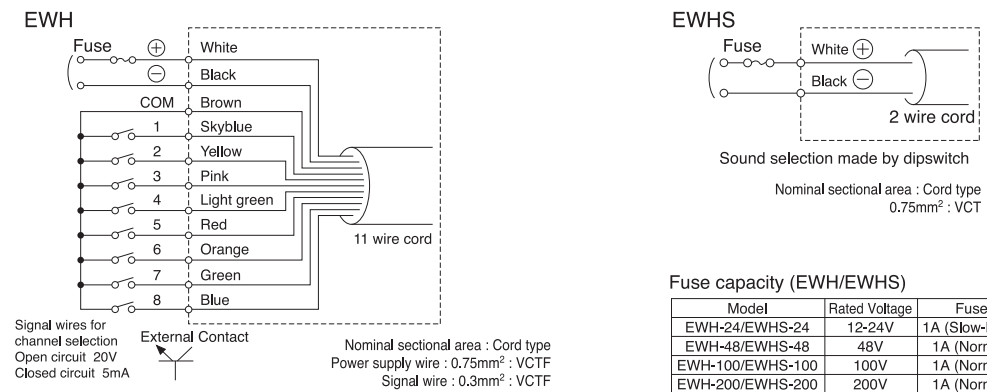

* By special order

Dimensions

How to Order

EWH-24A-J

Model	Body Color
EWH: 8 channels/bit input 32 channels/binary input EWHS: 1 channel	J: Ivory Y: Yellow R: Red
Rated Voltage	Sound type
24: 12/24V AC/DC 48: 48V DC 100: 100V AC 200: 200V AC	A: Type A C: Type C D: Type D E: Type E

Test switch (for EWH series only)
Test switch is stored under cover. Switch can be used to check the operation or adjust sound volume.

Wiring Diagram

Channel priority (for EWH series)
8 (Blue) > 7 (Green) > 6 (Orange) > 5 (Red) > 4 (Lightgreen) > 3 (Pink) > 2 (Yellow) > 1 (Skyblue)
The greater number has priority when any of the channels are activated simultaneously.
Polarity symbol of power source is for EWH and EWHS series, in 12/24V DC and 48V DC types.