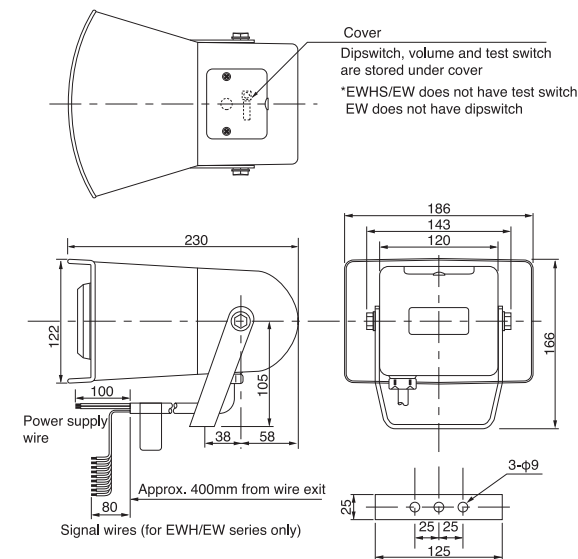

* By special order

Dimensions

How to Order

EWH-24A-J

Model	Body Color
EWH: 8 channels/bit input 32 channels/binary input EWHS: 1 channel	J: Ivory Y: Yellow R: Red
Rated Voltage	Sound type
24: 12/24V AC/DC 48: 48V DC 100: 100V AC 200: 200V AC	A: Type A C: Type C D: Type D E: Type E